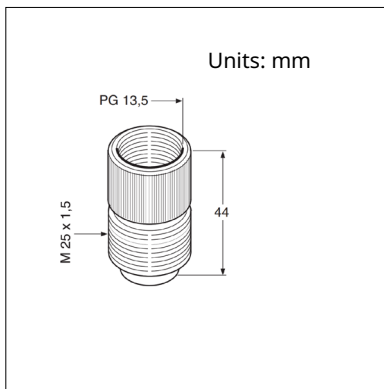

Figure 2. Adapter K1520JN (PVC-C), K1500DV (PVDF), K1520JP (SS)

Dimensional drawing

For dimensional and specification details please refer to GS12J06J01-00EN-P

Assembly DO71 adapter set

Step 1

Unpack DO71 adapter set, and depending on required sensor insertion depth, choose supporting ring A or B as shown in figure 1.