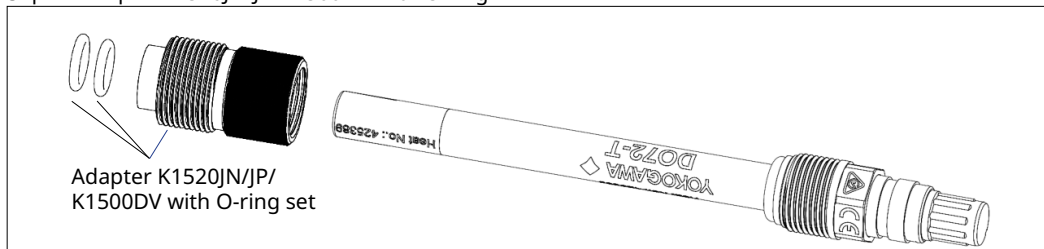

Assembly DO72 adapter set

Step 1

Unpack adapter K1520JN/JP/K1500DV with O-ring set.

Figure 4. Adapter set assembly

Step 2

Run DO72 sensor through adapter K1520JN/JP/K1500DV and O-rings as displayed in figure 4.

Step 3

Screw in sensor into the respective flow fitting having M25x1.5 connection.

Note on disassembly

For removing sensor from the fitting and adapter it is important to follow installation steps in reverse order.

YOKOGAWA ELECTRIC CORPORATION

World Headquarters
9-32, Nakacho 2-chome, Musashino-shi
Tokyo 180-8750
Japan
www.yokogawa.com

YOKOGAWA CORPORATION OF AMERICA

2 Dart Road
Newton GA 30265
USA
www.yokogawa.com/us

YOKOGAWA EUROPE BV

YOKOGAWA ELECTRIC ASIA Pte. LTD.

YOKOGAWA CHINA CO. LTD.

YOKOGAWA MIDDLE EAST B.S.C.(c)

Yokogawa has an extensive sales and distribution network.

Please refer to the European website (www.yokogawa.com/eu) to contact your nearest representative.

YOKOGAWA ◆

IM12J06K01-00EN-P

Subject to change without notice

Copyright©

Printed in The Netherlands, 01-2210