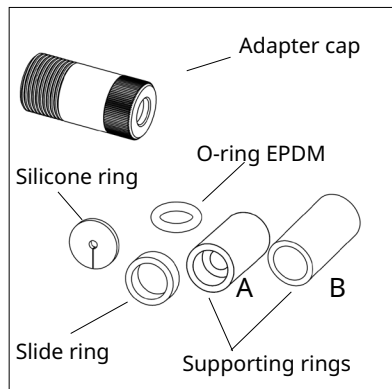

IM12J06K01-00EN-P

Purpose:

The optical dissolved oxygen sensor DO71/DO72 adapter set K1531JA and adapter K1520JN/JP/K1500DV are used to fit the sensor to Yokogawa standard process fitting.

Figure 1. Adapter set K1531JA

Figure 2. Adapter K1520JN (PVC-C), K1500DV (PVDF), K1520JP (SS)

Dimensional drawing

For dimensional and specification details please refer to GS12J06J01-00EN-P

Assembly DO71 adapter set

Step 1

Unpack DO71 adapter set, and depending on required sensor insertion depth, choose supporting ring A or B as shown in figure 1.

Figure 3. Adapter set assembly

Step 2

Run cable through supporting rings, silicone ring, adapter cap and EPDM O-ring as displayed in figure 3. This setup is suitable for installation into a Yokogawa FF40 series flow fitting,