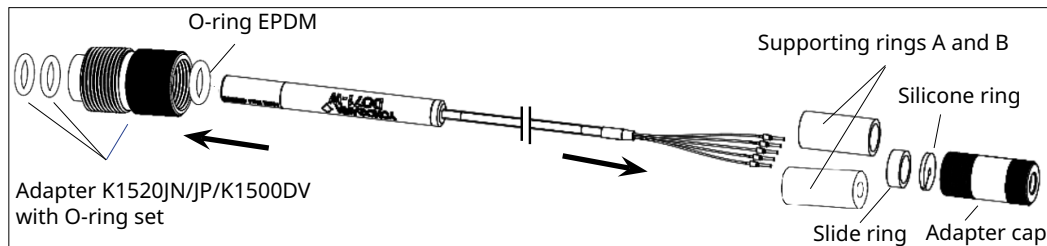

Figure 2. Adapter K1520JN (PVC-C), K1500DV (PVDF), K1520JP (SS)

Dimensional drawing

For dimensional and specification details please refer to GS12J06J01-00EN-P

Assembly DO71 adapter set

Step 1

Unpack DO71 adapter set, and depending on required sensor insertion depth, choose supporting ring A or B as shown in figure 1.

Figure 3. Adapter set assembly

Step 2

Run cable through supporting rings, silicone ring, adapter cap and EPDM O-ring as displayed in figure 3. This setup is suitable for installation into a Yokogawa FF40 series flow fitting,